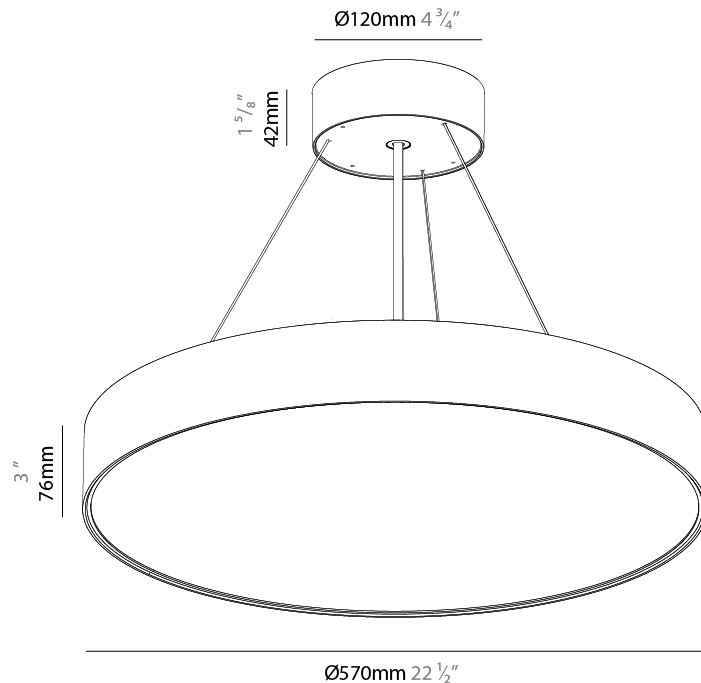

GENERAL

Series: Sign EVO
Partner: Prolicht
Division: Architectural
Installation: Suspension
Product Type: Pendant
Mounting Location: Ceiling
Light Distribution: Direct

PHYSICAL

Shape: Round
Diameter (mm): 570
Diameter (in): 22 7/16
Height (mm): 82
Height (in): 3 1/4
Weight (kg): 6.5
Diffuser: [PMMA - Opal](#) / [Microprism](#) / [Clear Microprism](#)
Fixture Finish: [SSR / BKV / CWI / CRY / HAB / UFT / ITA / RUA / FTG / MYG / LOD / PUS / FRO / FUP / KIA / POP / BLS / SPG / MEY / GOH / CHC / COM / ABZ / JAG / OBR / MOS / ROR](#)
Fixture Material: [PMMA](#) / [Extruded Aluminum](#) / [Steel](#)
Cable Details: [2000mm](#) or [6000mm Transparent Cable](#)

ELECTRICAL

Lamp Type: LED (Zhaga Standard)
Input Wattage (W): 53.1
Total Output Wattage (W): 48.2
Dimming: [DALI Dimming](#) / [MATTER Dimming](#)
Driver Included: Yes
Driver Location: Integrated
Driver Type: Constant Current - Universal
Driver Class: Class 2
Input Voltage (V): 120
Constant Current (MA): 350mA

LED

Color Temperature (°K): 2700-6500 Tunable White
Max. Delivered Lumen (lm): Max 7784
Nominal Lumen (lm): Mxa 8870
CRI: >90 CRI
Lamp Life (hrs): 50000

OPTICAL

RATINGS AND CERTIFICATIONS

Certified By: Certified for North American Standards
IP rating: IP40

PROJECT
TYPE
SPECIFIER
QUANTITY
DATE