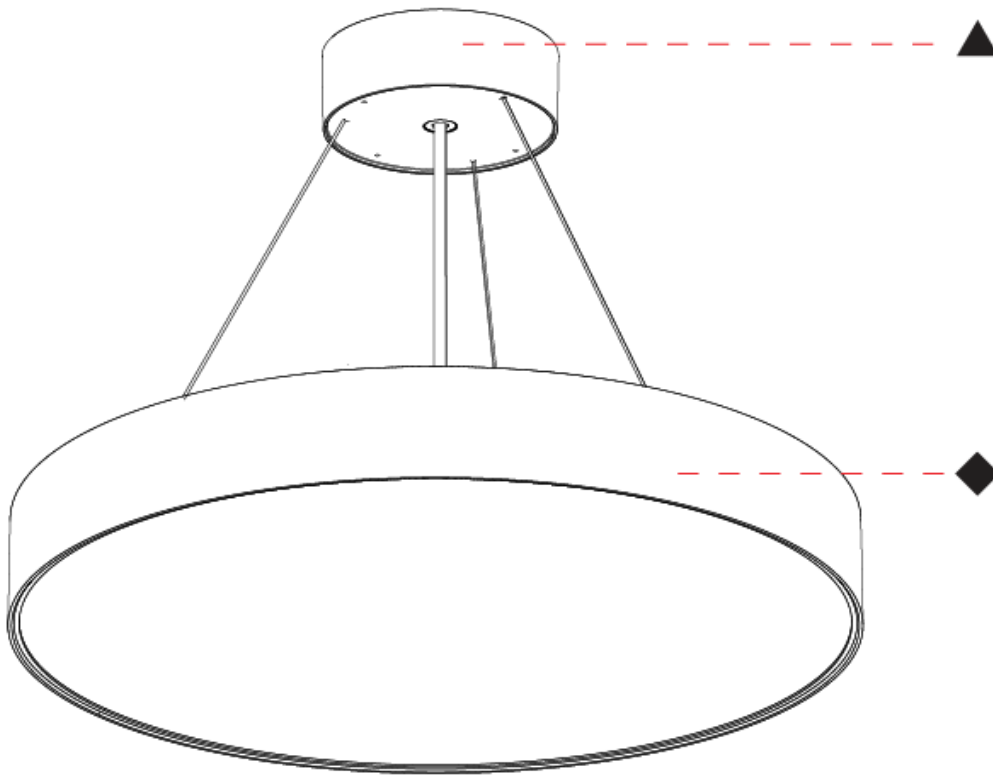

SIGN EVO SUSPENSION

A3001103-

PROJECT	_____
TYPE	_____
SPECIFIER	_____
QUANTITY	_____
DATE	_____

A