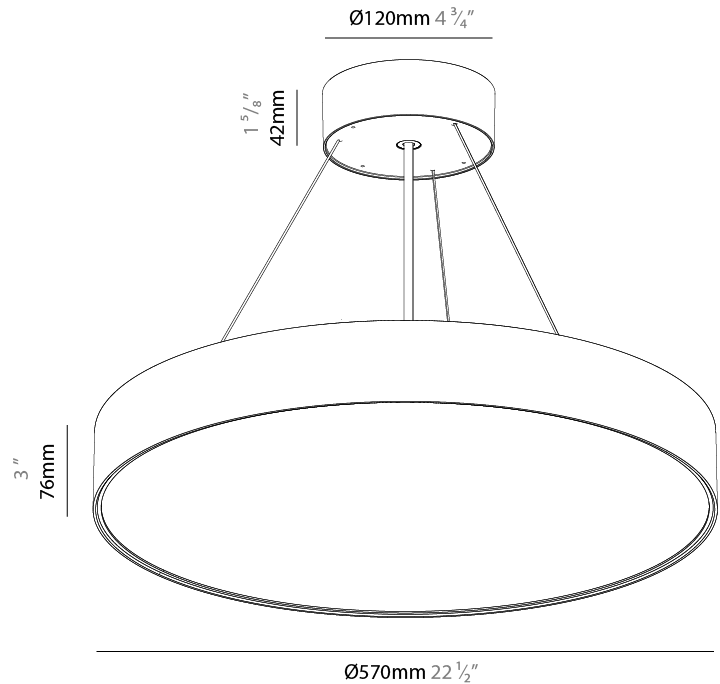

1. To build a product code in our configurator select the specify button on the base model # product page
2. To build a manual product code on this datasheet choose from the options listed below in blue font and add the suffix to the base model #

GENERAL

Series: Sign EVO
Partner: Prolicht
Division: Architectural
Installation: Suspension
Product Type: Pendant
Mounting Location: Ceiling
Light Distribution: Direct / Indirect

PHYSICAL

Shape: Round
Diameter (mm): 570
Diameter (in): 22 7/16
Height (mm): 82
Height (in): 3 1/4
Weight (kg): 6.5
Diffuser: [PMMA - Opal](#) / [Microprism](#) / [Clear Microprism](#)
Fixture Finish: [SSR / BKV / CWI / CRY / HAB / UFT / ITA / RUA / FTG / MYG / LOD / PUS / FRO / FUP / KIA / POP / BLS / SPG / MEY / GOH / CHC / COM / ABZ / JAG / OBR / MOS / ROR](#)
Fixture Material: [PMMA](#) / [Extruded Aluminum](#) / [Steel](#)
Cable Details: [2000mm](#) or [6000mm Transparent Cable](#)

ELECTRICAL

Lamp Type: LED (Zhaga Standard)
Input Wattage (W): 73.9
Total Output Wattage (W): 67.3
Dimming: [DALI Dimming](#) / [MATTER Dimming](#)
Driver Included: Yes
Driver Location: Integrated
Driver Type: Constant Current - Universal
Driver Class: Class 2
Input Voltage (V): 120

LED

Color Temperature (°K): 2700-6500 Tunable White
Max. Delivered Lumen (lm): Max 10684 (7784 Dir / 2900 Ind)
Nominal Lumen (lm): Mxa 12263
CRI: >90 CRI
Lamp Life (hrs): 50000

OPTICAL

RATINGS AND CERTIFICATIONS

Certified By: Certified for North American Standards
IP rating: IP40