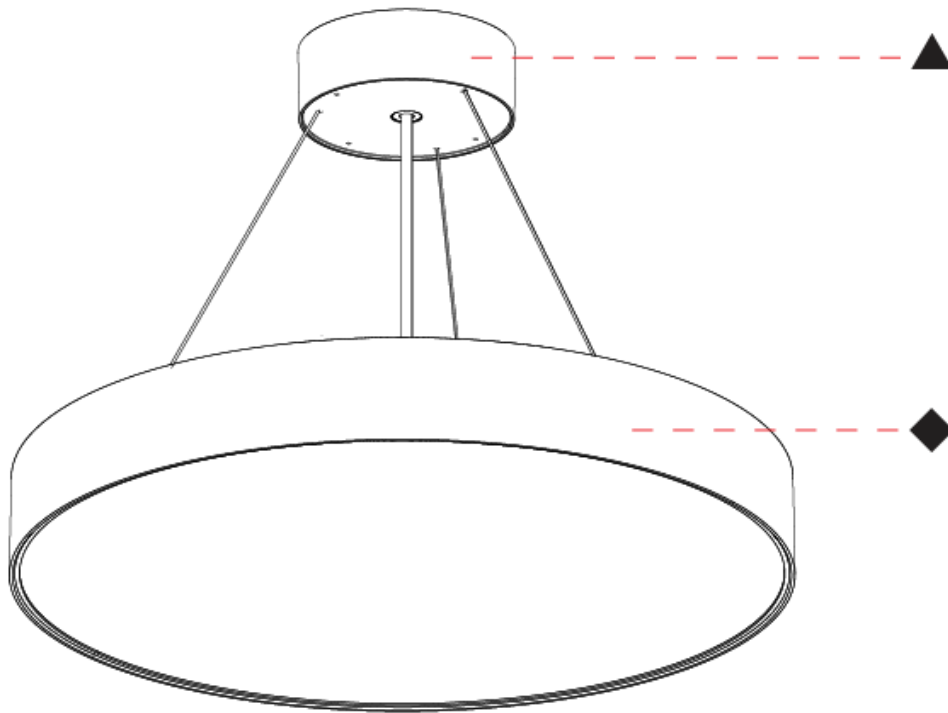

SIGN EVO SUSPENSION

A3001112-

PROJECT	_____
TYPE	_____
SPECIFIER	_____
QUANTITY	_____
DATE	_____

A