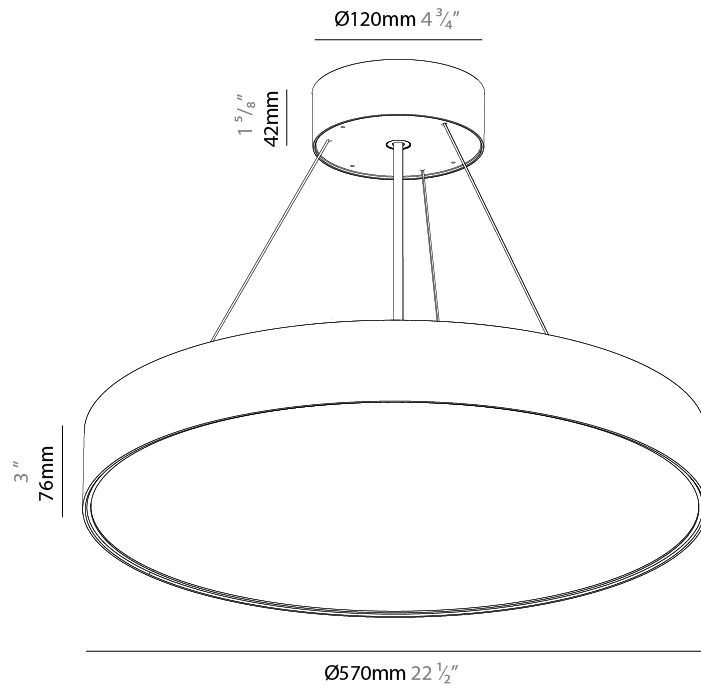

GENERAL

Series: Sign EVO
Partner: Prolicht
Division: Architectural
Installation: Suspension
Product Type: Pendant
Mounting Location: Ceiling
Light Distribution: Direct

PHYSICAL

Shape: Round
Diameter (mm): 570
Diameter (in): 22 7/16
Height (mm): 82
Height (in): 3 1/4
Weight (kg): 6.5
Diffuser: PMMA - Opal / Microprism / Clear Microprism
Fixture Finish: SSR / BKV / CWI / CRY / HAB / UFT / ITA / RUA / FTG / MYG / LOD / PUS / FRO / FUP / KIA / POP / BLS / SPG / MEY / GOH / CHC / COM / ABZ / JAG / OBR / MOS / ROR
Fixture Material: PMMA / Extruded Aluminum / Steel
Cable Details: 2000mm or 6000mm Transparent Cable

ELECTRICAL

Lamp Type: LED (Zhaga Standard)
Input Wattage (W): 20.6
Total Output Wattage (W): 19.1
Dimming: Non-Dimmable
Driver Included: Yes
Driver Location: Integrated
Driver Type: Constant Current - Universal
Driver Class: Class 2
Input Voltage (V): 120

LED

Color Temperature (*K): 2700 / 3000 / 3500 / 4000
Max. Delivered Lumen (lm): Max 3302
Nominal Lumen (lm): Mxa 3763
CRI: >90 CRI
Lamp Life (hrs): 50000

OPTICAL

RATINGS AND CERTIFICATIONS

Certified By: Certified for North American Standards
IP rating: IP40
Glare Rating: ≤ 19

PROJECT _____
TYPE _____
SPECIFIER _____
QUANTITY _____
DATE _____